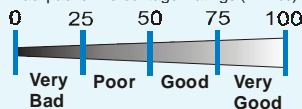

Notes

a	No Washing Machine	k	Not Suitable For Children
b	No Dryer	l	Under New Ownership
c	Own Bedding Suggested	m	Tent Site Available
i	Sample too small for BPP	n	Seasonal Closing check dates
J	Recently listed - no BPP	w	Partly wheelchair friendly

Backpacker Percentage Ratings (BPP%)

Prices

Prices listed on this page are per person per night and are **Guaranteed** for guests presenting a valid BBH Club Card. Other guests may pay a non-member surcharge. See page 4 for Club Card details.